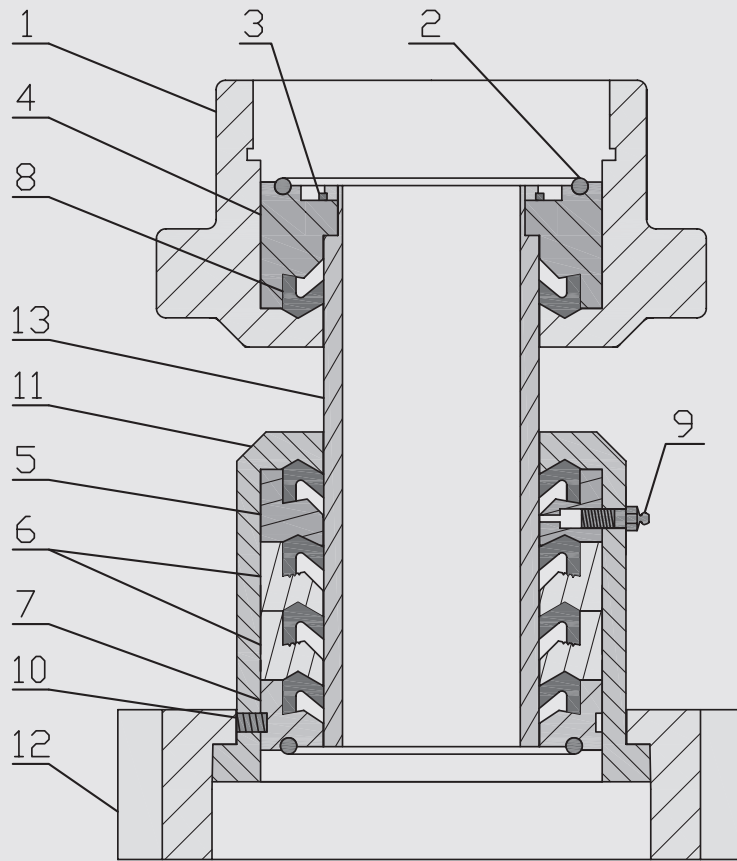

EMSCO LB200/300 LB400/650

Item#	Qty	Description	LB200/300 Part Number	LB400/650 Part Number
1	1	Upper Gland Nut	SW-6597-0381-00	SW-6597-0381-00
2	2	O-Ring	SW-7602-1600-63	SW-7602-1600-63
3	1	Retaining Ring	SW-6597-0395-00	SW-6597-0395-00
4	1	Upper Packing Spacer	SW-6597-0388-00	SW-6597-0388-00
5	1	Top Packing Spacer	SW-6597-0382-00	SW-6597-0382-00
6	2*	Middle Packing Spacer	SW-6597-0383-00	SW-6597-0383-00
7	1	Bottom Packing Spacer	SW-6597-0384-00	SW-6597-0384-00
8	5*	Packing Ring	SW-6597-0338-00	SW-6597-0338-00
9	1	Grease Fitting	SW-7601-2070-01	SW-7601-2070-01
10	1	Socket Head Setscrew	SW-7601-0370-96	SW-7601-0370-96
11	1	Packing Gland Housing	SW-6597-0380-10	SW-6597-0380-00
12	1	Lower Gland Nut	SW-6597-0379-00	SW-6597-0379-00
13	1	Washpipe c/w Snap Ring (Includes Item 3)	SW-70-103-38	SW-70-103-36
14	1	Washpipe Packing (Includes Items 2 & 8)	SW-75-103-20	SW-75-103-24
		Cartridge Assembly (Includes Items 1 thru 14)	SW-6597-0040-00	SW-6597-0394-00

*The LB200/300 Requires (1) less of each